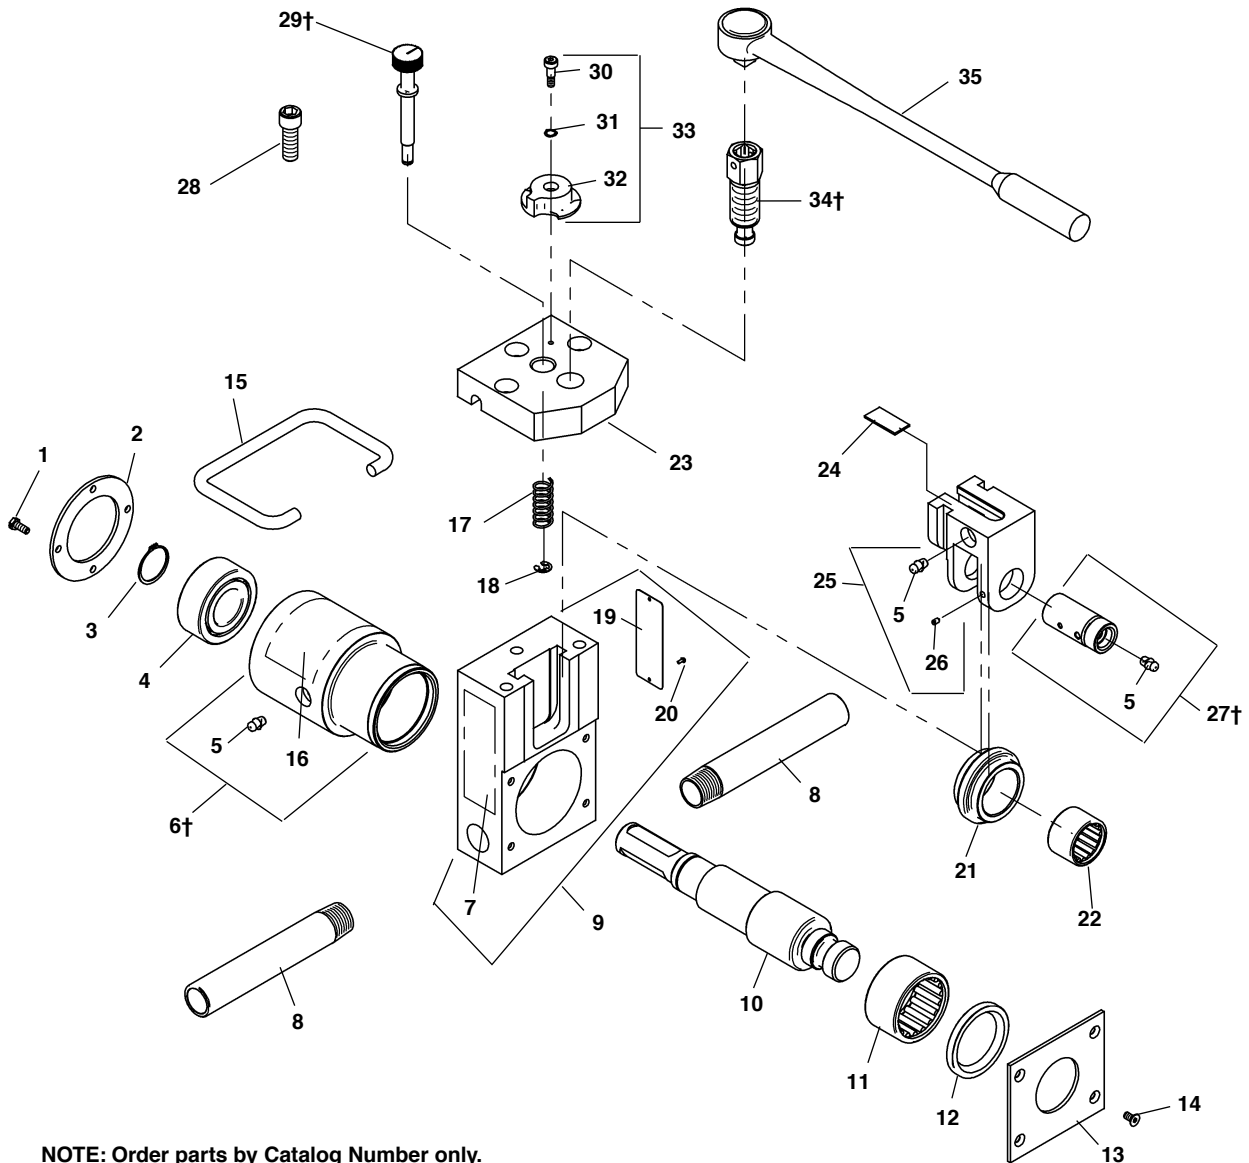

† Service Note: – Grease components monthly, more often during heavy usage.

Early Style

**NOTE: Order parts by Catalog Number only.
DO NOT order by Reference Number.**

Ref. No.	Catalog No.	Description	Ref. No.	Catalog No.	Description
—	83937	960 Roll Groover	18	87937	Retaining Ring
1	45207	Hex Head Mach Screw #10-32 (4)	19	87952	Name Plate
2	45202	Retaining Plate	20	46870	Drive Screw (3)
3	45152	Retaining Ring	21	87927	Groove Roll
4	45147	Bearing	22	87922	Needle Bearing
5	46860	Drive Grease Fitting (3)	23	87667	Top Plate
6†	87662	Base Bushing	24	87977	Wear Plate
7	87967	Depth Adjustment Label	25	87677	Slide Block
8	87682	Support Bar (2)	26	45187	Set Screw #10-24 Socket Hd
9	87657	Base	27†	87917	Groove Roll Shaft
10	45122	Drive Shaft	28	87942	Soc. Hd. Cap Screw 7/16" x 1/4" (4)
11	45142	Needle Bearing	29†	87687	Adjustment Screw
12	45157	Front Seal	30	87947	Shoulder Screw
13	87672	Cover Plate	31	87972	Wave Spring
14	59192	Flat Hd Cap Screw #10-24 x 1/2" (4)	32	87932	Groove Setting Gauge
15	87962	Handle	33	88777	Groove Setting Gauge Assembly
16	87957	Warning Label	34†	87907	Feed Screw
17	87912	Spring	35	70437	Ratchet Wrench