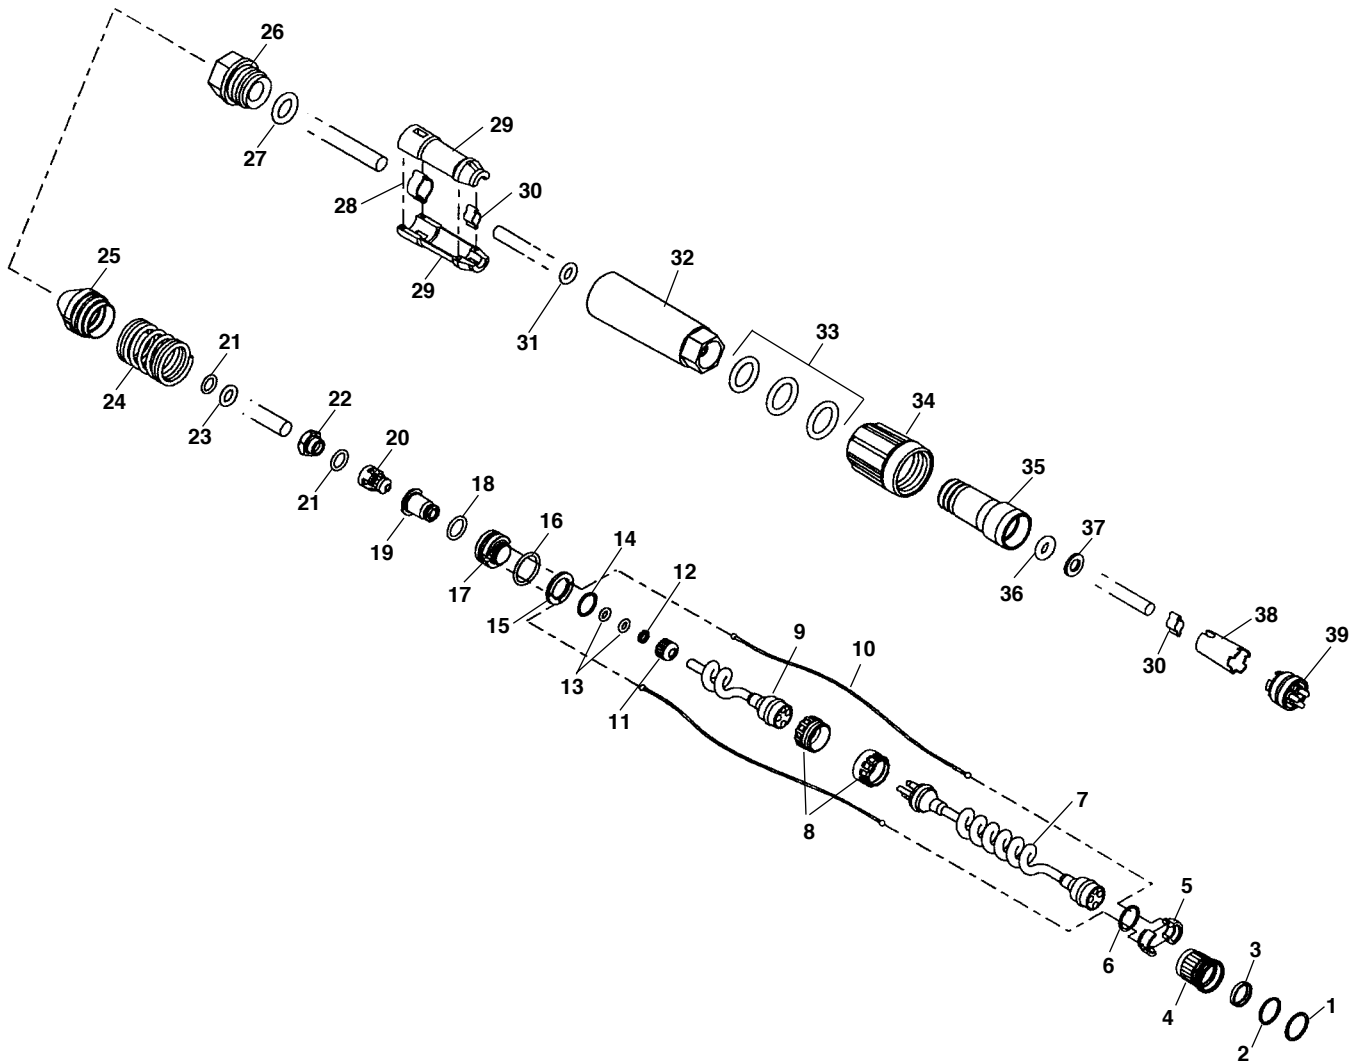

Mini Push Cable

**NOTE: Order parts by Catalog Number only.
DO NOT order by Reference Number.**

Ref. No.	Catalog No.	Description	Ref. No.	Catalog No.	Description
1	71012	Retaining Ring	22	70997	Mini Push Nut
2	71007	Locking Sleeve Front Washer	23	71227	O-Ring
3	71017	Locking Sleeve Rear Washer	24	70037	Spring Assembly - Mini
4	71022	Conn. Locking Sleeve	25	71047	Rear Spring Shell
5	71027	Conn. Split Insert	26	71657	Push Rod End Nut
6	71002	Retaining Ring	27	71677	O-Ring
7	70982	Mini Coil Cord Assembly	28	71667	Clamp
8	84502	Locking Sleeves (Set of 4)	29	71652	Inner Clam Shell (2)
9	70987	Short Coil Cord Assembly	30	71607	Clamp (2)
10	70992	Safety Cable - Mini (2)	31	71672	O-Ring
11	71067	Compression Nut - Mini	32	71662	Main Shell
12	71032	Teflon Back Up	33	71577	O-Ring (3)
13	71037	O-Ring (2)	34	71602	Locking Sleeve
14	71237	Retaining Ring	35	71592	In Line Shell
15	71062	Cable Retainer - Mini	36	71577	O-Ring
16	71242	O-Ring	37	71587	O-Ring
17	71057	Spring Cap	38	71597	Internal Back Shell
18	71232	O-Ring	39	71612	Male Insert Assembly
19	71052	Wire Sleeve - Mini	40	71212	Mini Retermination Kit
20	71217	Mini Push Bond			Includes Ref. No. 13, 15, 17, 19, 20, 22
21	71222	O-Ring (2)	401	66802	Dry End Retermination Kit