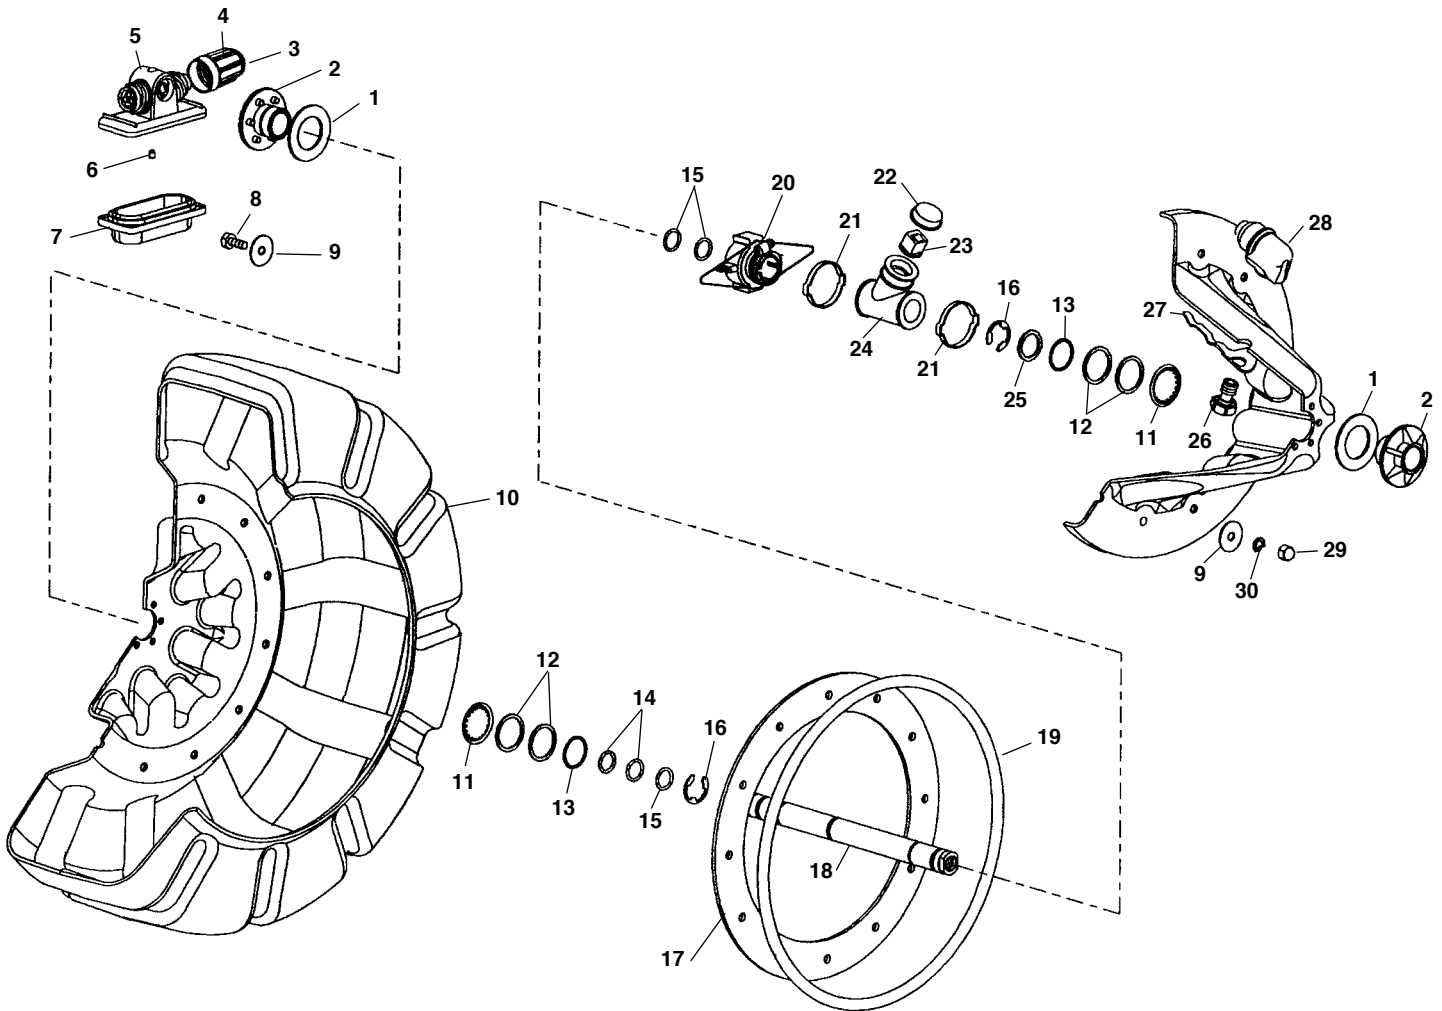

Regular Reel Assembly

**NOTE: Order parts by Catalog Number only.
DO NOT order by Reference Number.**

Ref. No.	Catalog No.	Description	Ref. No.	Catalog No.	Description
1	71557	Axle Gasket (2)	16	71102	Retaining Ring (2)
2	71552	Axle Bushing (2)	17	71542	Gasket Reg. System
3	71202	Dust Cover for Locking Sleeve	18	71567	Reel Axle
4	71172	Locking Sleeve	19	71547	Cone O-Ring
5	71167	Hub Assembly	20	71537	Slip Ring Assembly
6	71162	Screw	21	71492	Clamp 2-Ear (2)
7	71157	Hub Bottom	22	71532	Acrylic Widow
8	71572	Screw (12)	23	71527	IR Receiver
9	71192	Washer (24)	24	71522	IR Receiver Housing
10	71987	Reel Assembly	25	68267	Nylon Washer
11	71087	Retaining Ring (2)	26	71107	Bolt RA Welded Bulkhead
12	71092	Nylon Washer (4)	27	71117	Wire Clip
13	71097	Retaining Ring (2)	28	71112	Bulkhead Assembly
14	71132	O-Ring (2)	29	71182	Nut (2)
15	71127	O-Ring (3)	30	71187	Lock Washer (12)