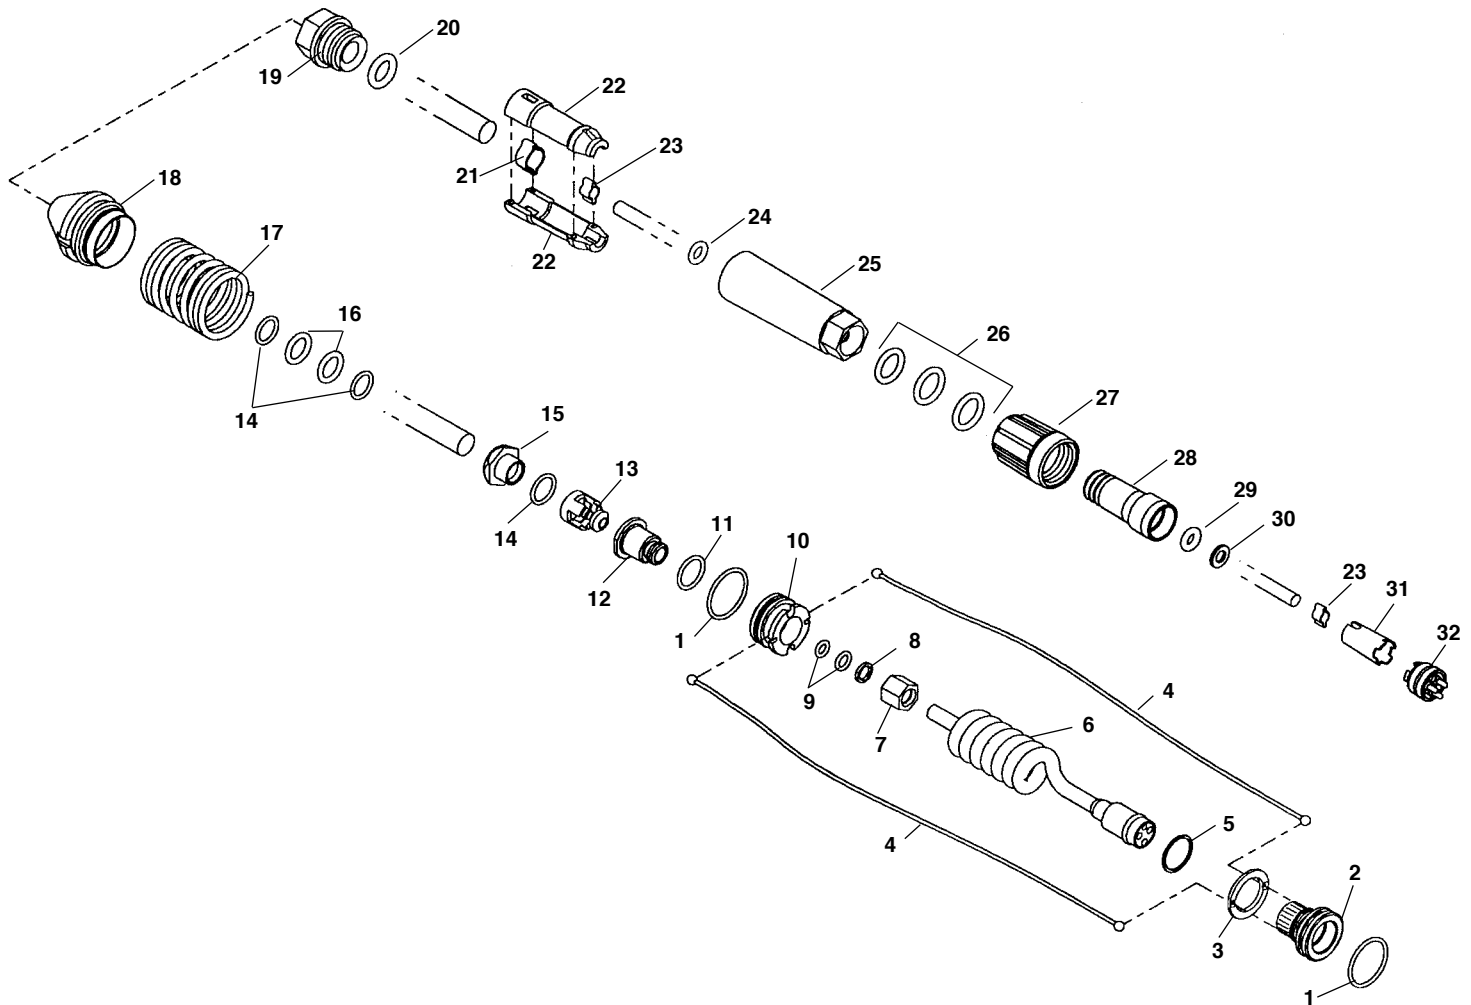

Regular Push Cable

**NOTE: Order parts by Catalog Number only.
DO NOT order by Reference Number.**

Ref. No.	Catalog No.	Description	Ref. No.	Catalog No.	Description
1	71482	O-Ring (2)	19	71657	Push Rod End Nut
2	71467	Locking Sleeve	20	71677	O-Ring
3	71477	Safe Ring	21	71667	Clamp
4	71247	Safety Cable (2)	22	71652	Inner Clam Shell (2)
5	71472	Back Up Ring	23	71607	Clamp (2)
6	71297	Camera Whip	24	71672	O-Ring
7	71287	Compression Nut	25	71662	Main Shell
8	71272	Back Up Ring	26	71577	O-Ring (3)
9	71277	O-Ring	27	71602	Locking Sleeve
10	71292	Spring Sleeve Cap	28	71592	In Line Shell
11	71487	O-Ring	29	71577	O-Ring
12	71502	Wire Sleeve	30	71587	Washer
13	71507	Push Bond	31	71597	Internal Back Shell
14	71512	O-Ring (2)	32	71612	Male Insert Assembly
15	71282	Push Nut	33	62032	Wet End Retermination Kit
16	71517	O-Ring (2)	34	66802	Dry End Reterm Kit Incl.
17	69987	Spring Assembly			
18	71302	Rear Spring Shell			