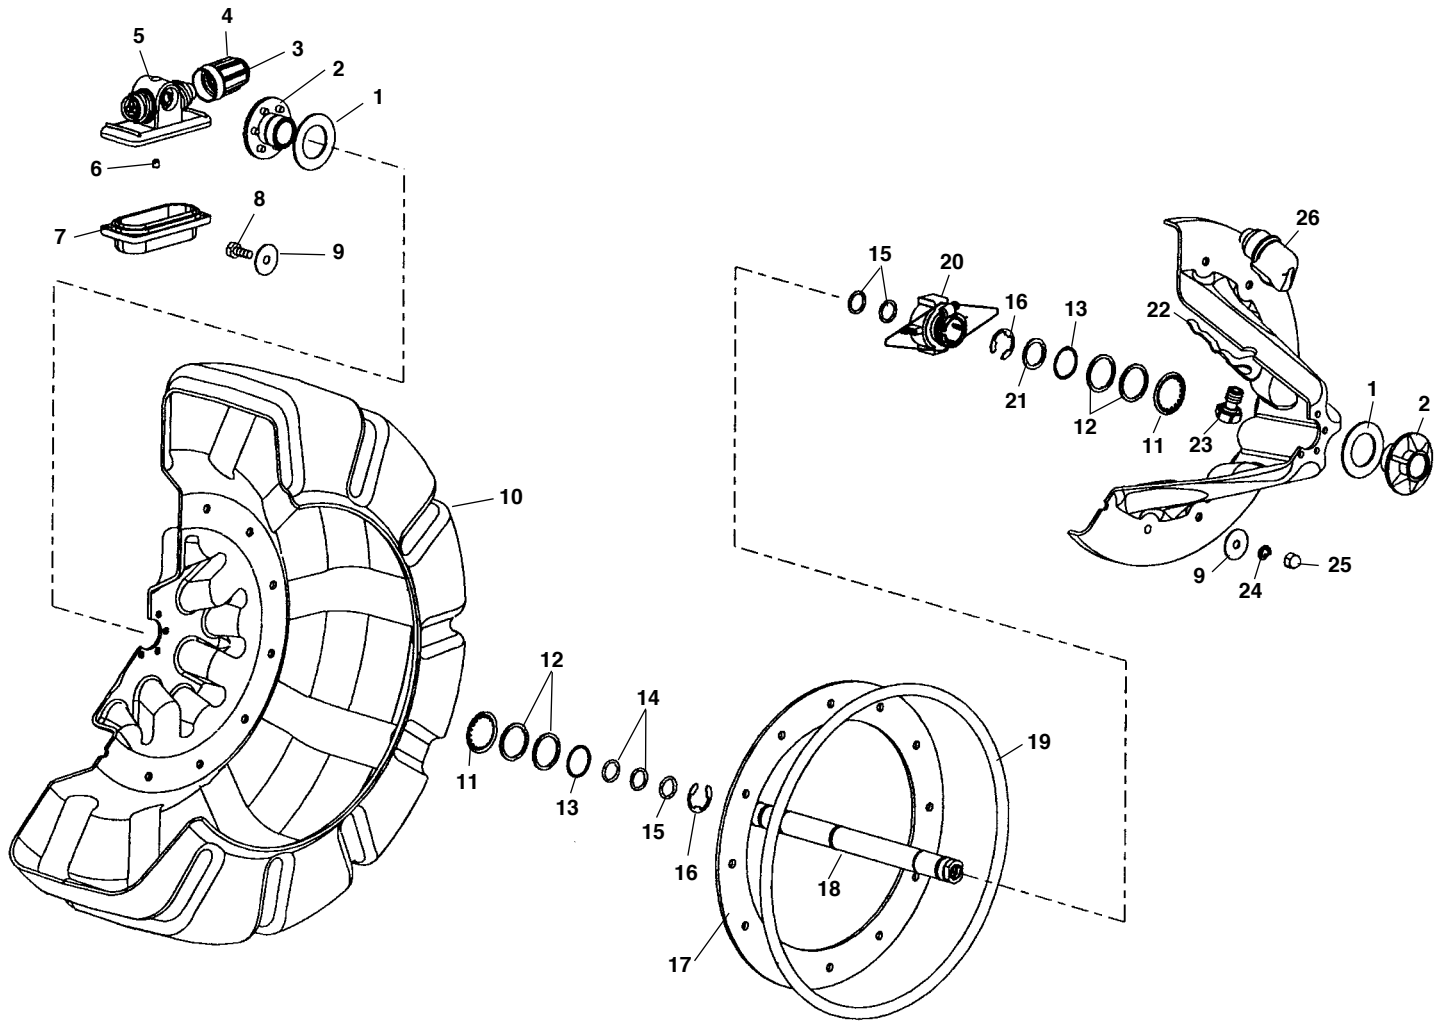

Mini Reel Assembly

**NOTE: Order parts by Catalog Number only.
DO NOT order by Reference Number.**

Ref. No.	Catalog No.	Description	Ref. No.	Catalog No.	Description
1	71557	Axle Gasket (2)	14	71132	O-Ring (2)
2	71552	Axle Bushing (2)	15	71127	O-Ring (3)
3	71202	Dust Cover for Locking Sleeve	16	71102	Retaining Ring (2)
4	71172	Locking Sleeve	17	71142	Gasket
5	71167	Hub Assembly	18	71082	Reel Axle
6	71162	Set Screw	19	71147	Cone O-Ring
7	71157	Hub Bottom Mini	20	71137	Slip Ring
8	71152	Screw (12)	21	71092	Nylon Washer
9	71192	Washer (24)	22	71117	Wire Clip
10	71177	Reel Assembly	23	71107	Bolt RA Welded Bulkhead
11	71087	Retaining Ring (2)	24	71187	Washer (12)
12	71092	Nylon Washer (4)	25	71182	Nut (12)
13	71097	Retaining Ring (2)	26	71112	Bulkhead Assembly