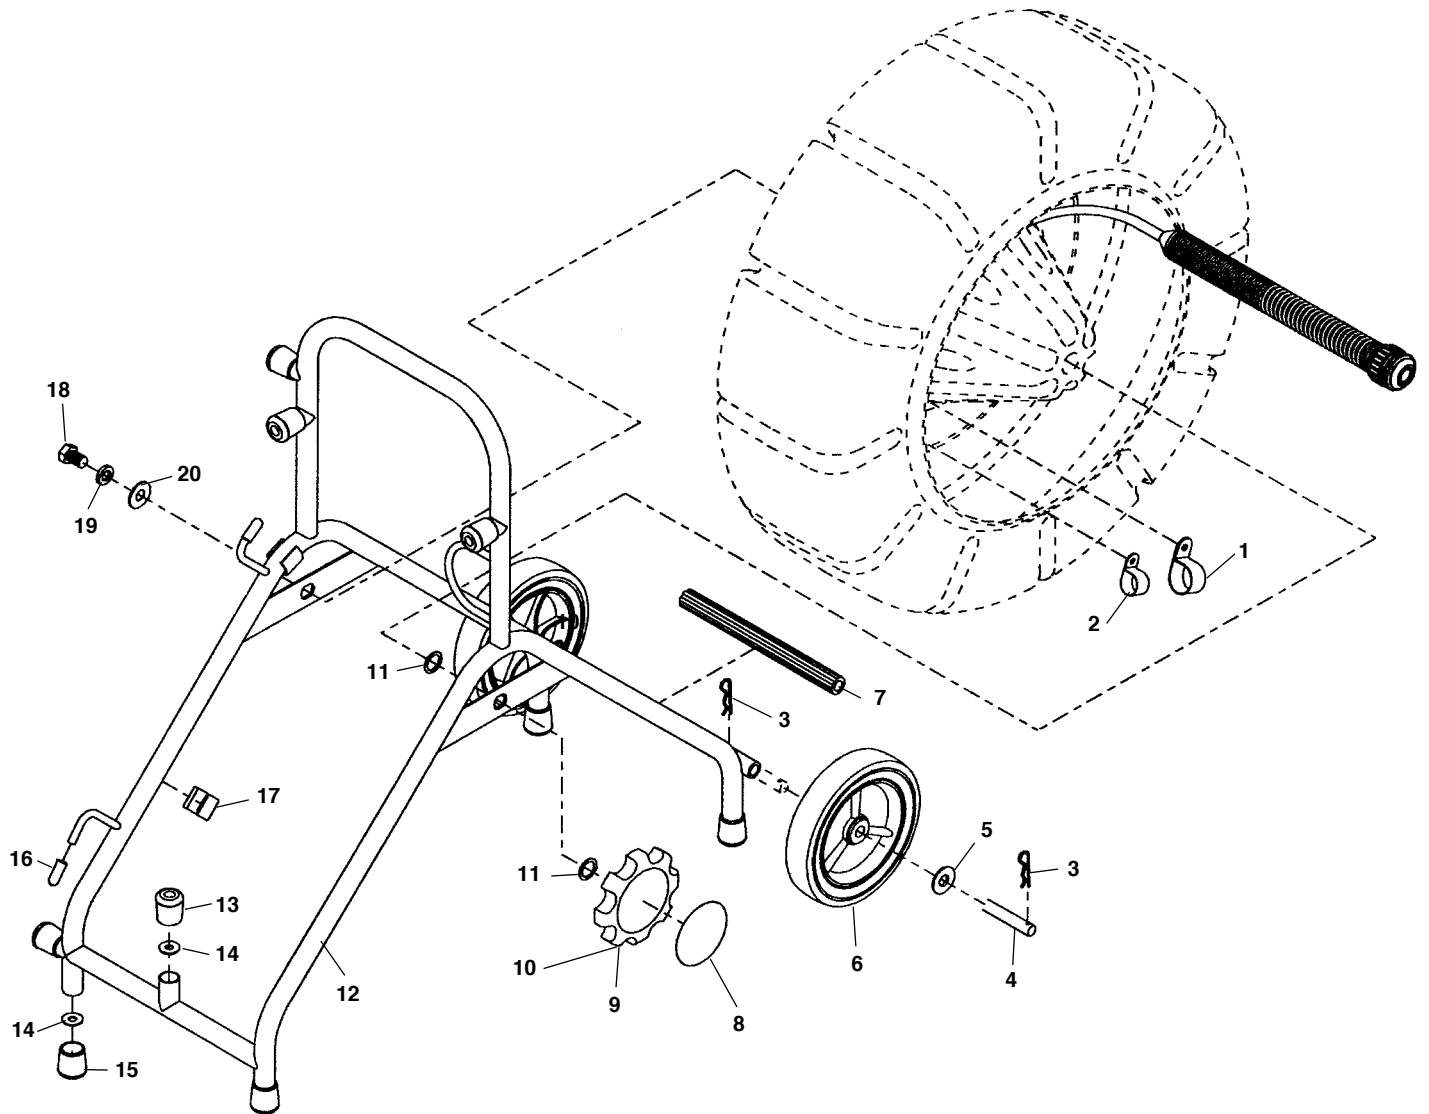

Mini Reel Assembly

**NOTE: Order parts by Catalog Number only.
DO NOT order by Reference Number.**

Ref. No.	Catalog No.	Description	Ref. No.	Catalog No.	Description
1	71557	Axle Gasket (2)	14	71132	O-Ring (2)
2	71552	Axle Bushing (2)	15	71127	O-Ring (3)
3	71202	Dust Cover for Locking Sleeve	16	71102	Retaining Ring (2)
4	71172	Locking Sleeve	17	71142	Gasket
5	71167	Hub Assembly	18	71082	Reel Axle
6	71162	Set Screw	19	71147	Cone O-Ring
7	71157	Hub Bottom Mini	20	71137	Slip Ring
8	71152	Screw (12)	21	71092	Nylon Washer
9	71192	Washer (24)	22	71117	Wire Clip
10	71177	Reel Assembly	23	71107	Bolt RA Welded Bulkhead
11	71087	Retaining Ring (2)	24	71187	Washer (12)
12	71092	Nylon Washer (4)	25	71182	Nut (12)
13	71097	Retaining Ring (2)	26	71112	Bulkhead Assembly

Interconnect Cord

**NOTE: Order parts by Catalog Number only.
DO NOT order by Reference Number.**

Ref. No.	Catalog No.	Description	Ref. No.	Catalog No.	Description
-	64627	Interconnect Cord 33'	6	71577	O-Ring (2)
-	67307	Interconnect Cord 10'	7	71592	In line Shell (2)
-	70907	Old Style Interconnect Cord 33'	8	71602	Locking Sleeve (2)
1	71487	O-Ring	9	71577	O-Rings (6)
2	71612	Male Insert	10	71617	Female Insert
3	71597	Internal Back Shell (2)	11	72817	Female Connector Assembly
4	71607	Clamp (2)	12	72822	Male Connector Assembly
5	71587	Washer (2)			

Regular Frame Assembly

**NOTE: Order parts by Catalog Number only.
DO NOT order by Reference Number.**

Ref. No.	Catalog No.	Description	Ref. No.	Catalog No.	Description
1	71262	1/2" Dry Clamp	11	68267	Nylon Washer (2)
2	71267	7/8" Dry Clamp	12	66797	Frame
3	68257	Axle Pin	13	72542	Rubber Cap (3)
4	68247	Axle	14	72537	Back Up Washer (7)
5	68267	Nylon Washer	15	70042	Rubber Foot (7)
6	68242	Wheel for SeeSnake (2)	16	72562	End Cap (2)
7	68252	Axle Spacer	17	72532	Wire Clip (2)
8	71207	Decal for Tension Knob	18	72547	Rear Mount Bolt
9	68262	Tension Knob	19	72522	Lock Washer
10	72517	Bolt for Tension Knob	20	72527	Flat Washer