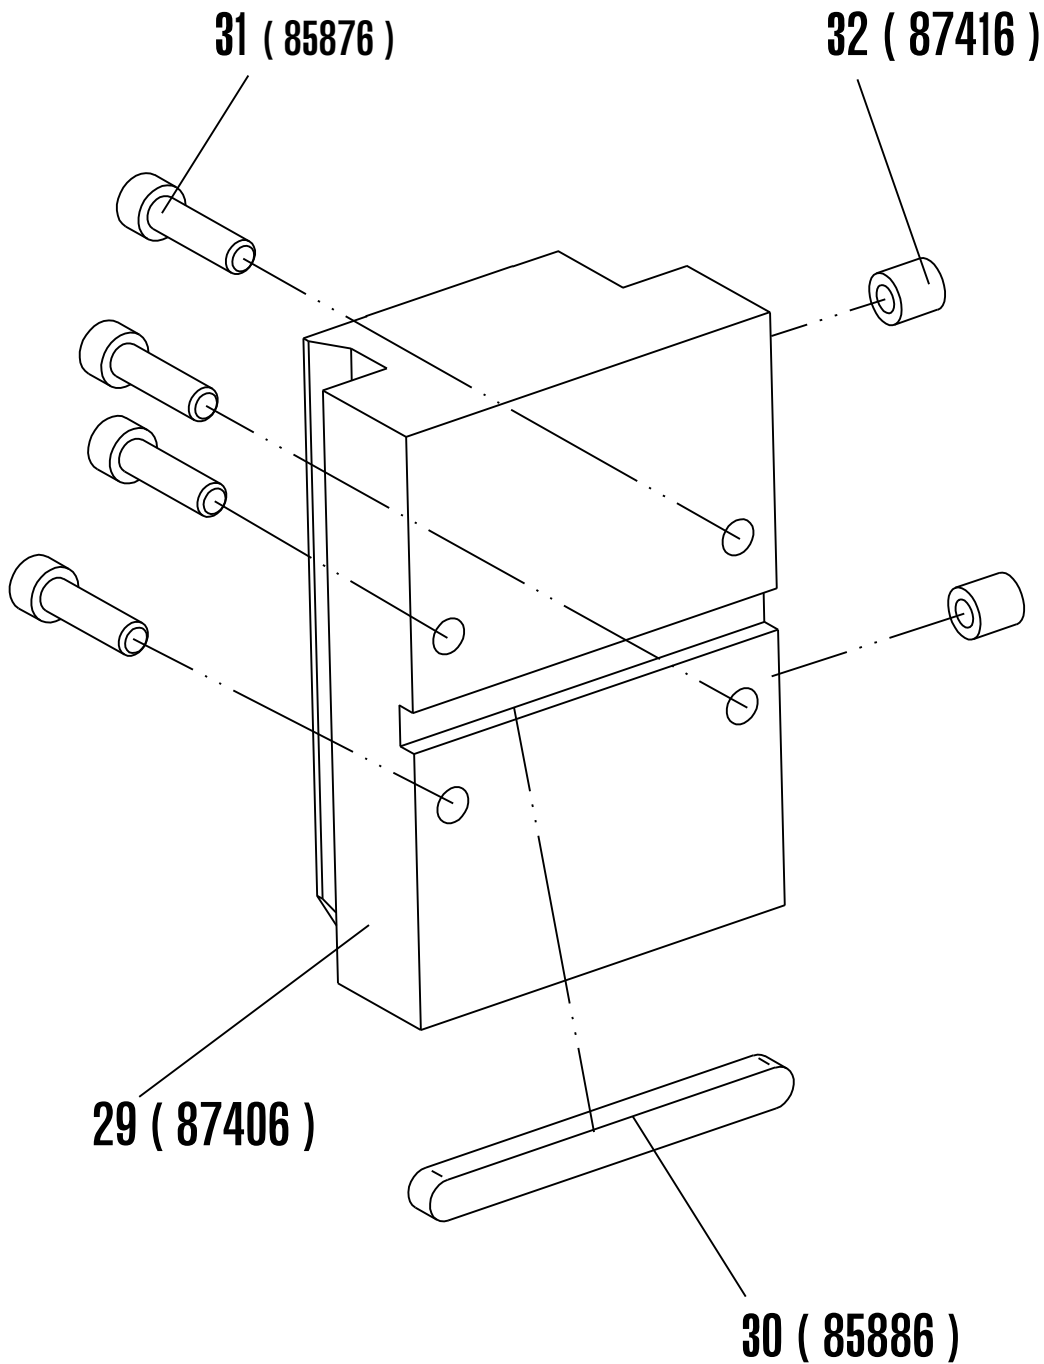

Adapter plate complete 87396

28