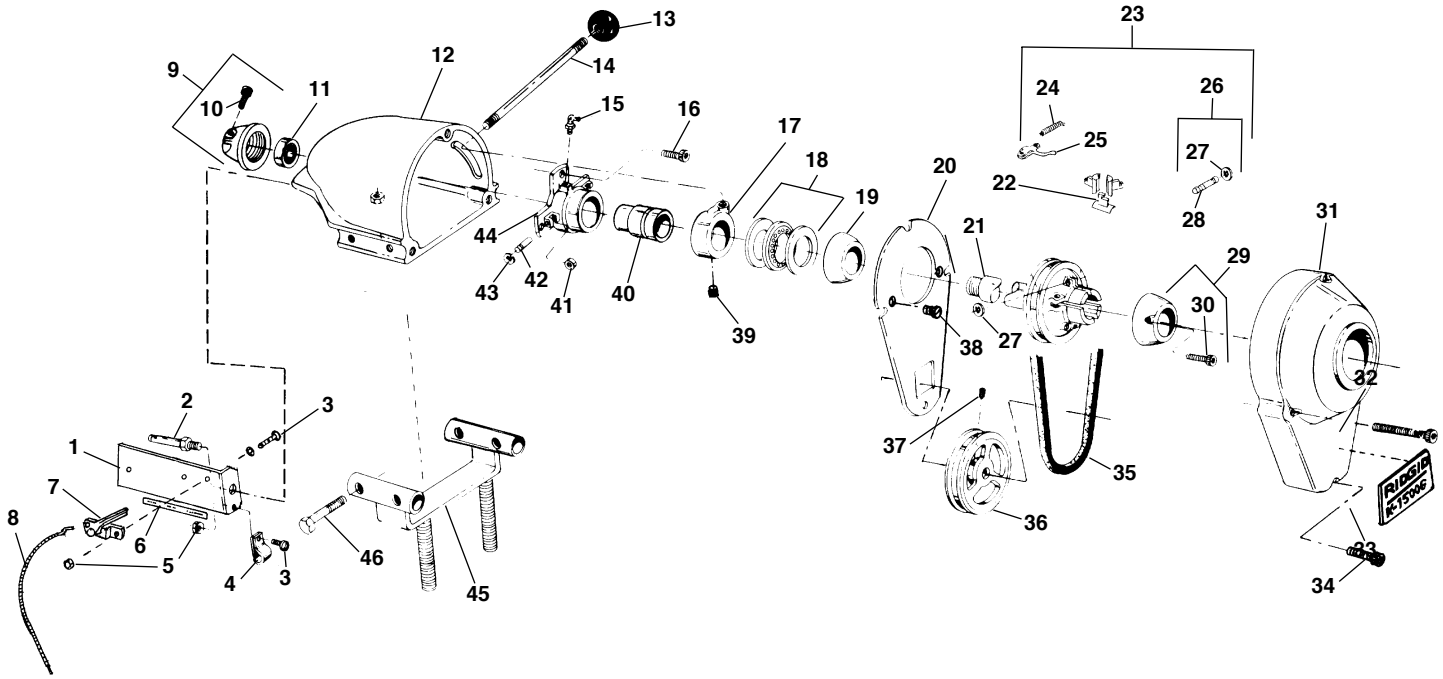

Main Drive and Body Components

**NOTE: Order parts by Catalog Number only.
DO NOT order by Reference Number.**

Ref. No.	Catalog No.	Description	Ref. No.	Catalog No.	Description
1	43692	Splash Guard	24	60155	Spring (3)
2	59580	Guide Hose Pin (2)	25	59530	Rocker Arm Set
3	87975	R.H. Screw 10-24 x 5/8" (4)	26	60150	Rocker Arm Pin w/Clip (3)
4	43697	Cable Clamp (2)	27	78780	E-3562 Retaining Ring (3)
5	87970	Nut 10 - 24 (4)	28	90105	Pin (3)
6	59282	Engine Throttle Decal	29	59500	Nose Piece
7	58937	Lever Assy. - Throttle Control	30	84425	Screw (2)
8	58942	Throttle Cable	31	23547	Front Guard
9	60935	Lock and Adj. Nut (Incl. #7)	32	23652	Soc. Hd. Screw 1/4" x 2 3/4" (3)
10	60910	Soc. Hd. Screw 1/4" - 20 x 5/8"	33	43717	Label
11	60930	Ball Bearing	34	44510	Soc. Hd. Screw 1/4" - 20 x 2"
12	43702	Body	35	43722	V-Belt - Cable
13	59585	Knob	36	43727	Pulley - Cable
14	59575	Clutch Handle	37	60025	Set Screw (2)
15	89815	Grease Fitting	38	60265	Hex Screw 1/4" - 20 x 1/2" (2)
16	68875	F.H. Screw 5/16" - 18 x 1" (3)	39	93560	Pan Screw 1/4" - 20 x 5/8"
17	43707	Clutch Casting	40	84435	Bronze Bushing
18	23677	Thrust Bearing Assembly	41	61015	Roller (2)
19	23572	Clutch Cone	42	23592	Pin (2)
20	43712	Inside Guard	43	34175	Retaining Ring (2)
21	23562	Pulley and Shaft Assembly	44	45247	Main Bearing with Bronze Bushing
22	59325	7/8" Jaw Assembly	45	43762	Mounting Bracket
	59320	1 1/4" Jaw Assembly	46	43757	Hex Head Screw (4)
23	60145	Rocker Arm Kit			