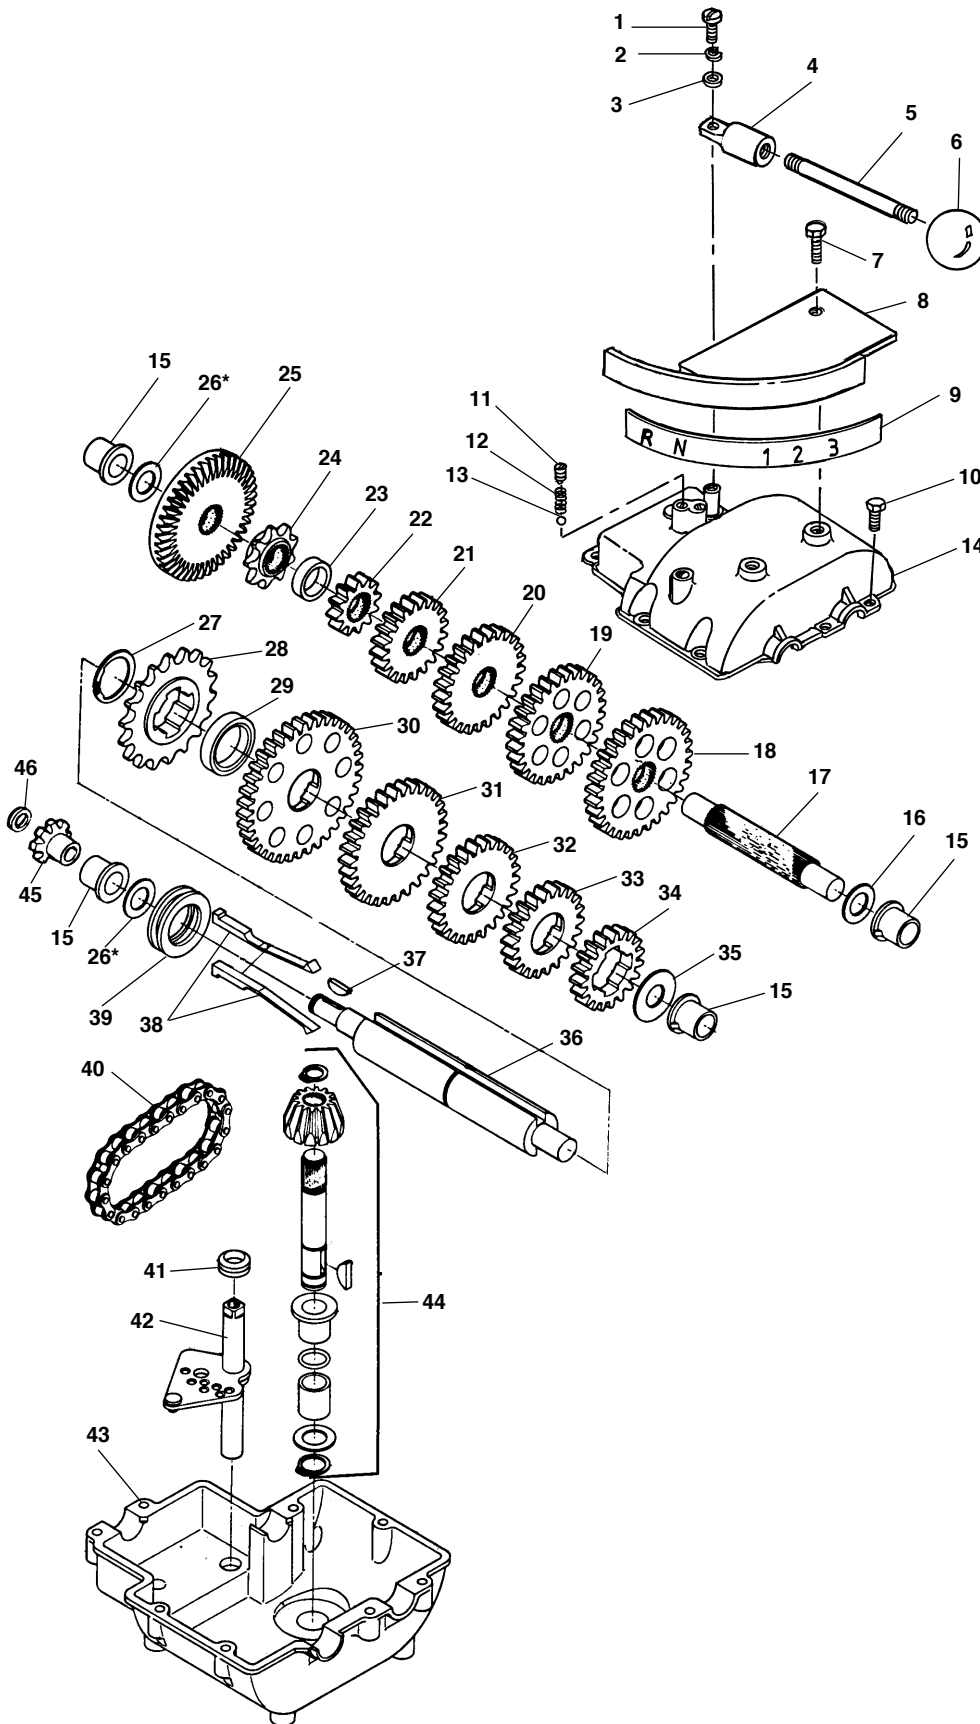

Transmission

NOTE: Order parts by Catalog Number only. DO NOT order by Reference Number.

Ref. No.	Catalog No.	Description
—	40407	Transmission
1	61540	F.H. Screw, 1/4" - 28 x 5/8"
2	60075	Lock Washer, 1/4"
3	84720	Flat Washer, 1/4"
4	43772	Shift Adapter
5	93630	Shift Handle
6	59585	Knob
7	60010	Hex Bolt, 5/16" - 18 x 1/2"
8	43777	Indicator Bracket
9	47472	Shift Indicator Decal
10	83500	Screw, 1/4" - 20 x 3/4" (8)
11	46395	Set Screw, 1/4" - 20 x 1/2" (2)
12	40437	Detente Spring (2)
13	84650	Detente Ball (2)
14	40442	Upper Housing
15	40447	Bearing Flange (4)
16	40452	Washer .640 x 1.00 x .060
17	40457	Drive Shaft
18	40462	Spur Gear 31T
19	40467	Spur Gear 28T
20	40472	Spur Gear 25T
21	40477	Spur Gear 20T
22	40482	Spur Gear 15T
23	40487	Spacer
24	40492	Sprocket 10T
25	40497	Bevel Gear 42T
26*	40502	Shim Kit
27	40507	Retaining Ring
28	40512	Sprocket 14T
29	40517	Spacer
30	40522	Spur Gear 35T
31	40527	Spur Gear 30T
32	40532	Spur Gear 25T
33	40537	Spur Gear 22T
34	40542	Spur Gear 19T
35	40547	Washer .640 x 1.37 x .061
36	40552	Output Shaft
37	84595	No. 4 Woodruff Key
38	40557	Clutch Key
39	40562	Clutch Collar
40	84585	Chain
41	40567	V-Ring
42	40572	Shifter Assembly
43	40577	Lower Housing
44	40582	Input Shaft Assembly
45	84470	Sprocket
46	84465	Retaining Ring
—	50277	Torque Wrench
—	50282	Socket 1" x 1/2" Drive

* Use in various combinations to maintain proper clearances.