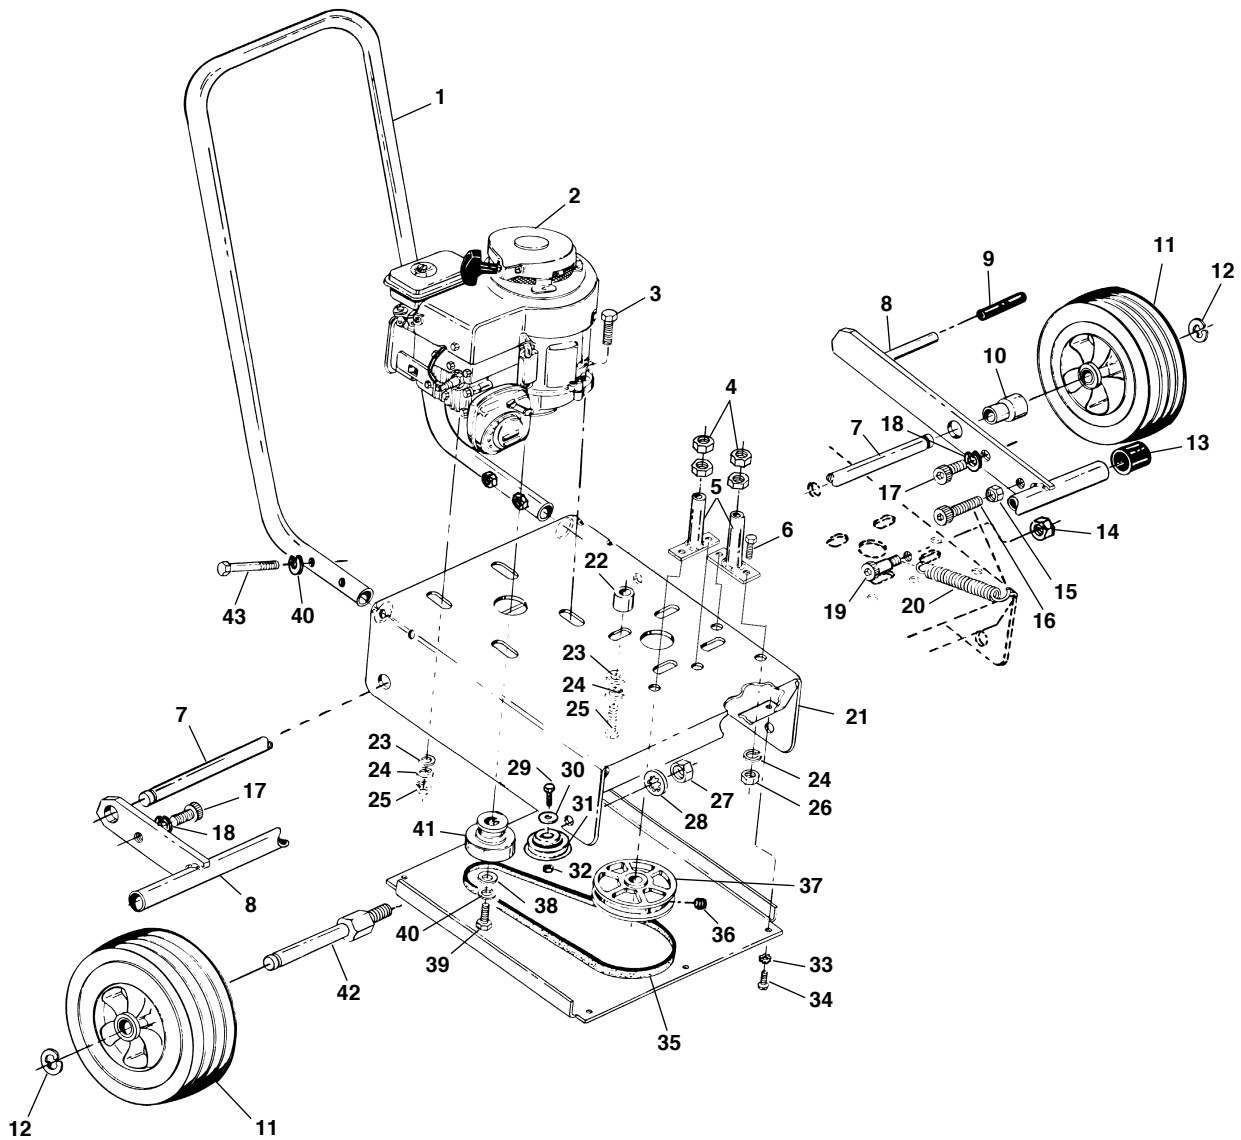

Main Drive and Body Components

**NOTE: Order parts by Catalog Number Only
DO NOT order by Reference Number.**

Ref. No.	Catalog No.	Description	Ref. No.	Catalog No.	Description	Ref. No.	Catalog No.	Description
1	43752	Handle Assembly	16	60805	Hex Hd. Screw $\frac{3}{8}$" - 16 x 1$\frac{1}{2}$" (2)	31	66962	Idler Pulley
2	66977	Engine/6HP	17	96900	SHCS $\frac{3}{8}$" - 16 x $\frac{1}{2}$" (2)	32	43947	$\frac{3}{8}$" Lock Nut
3	60515	Hex Hd. Screw $\frac{5}{16}$" - 18 x 1$\frac{1}{4}$" (4)	18	43807	Lock Washer $\frac{3}{8}$" (2)	33	61310	Lock Washer #10 (6)
4	43827	Hex Nut 1" - 8 (4)	19	84680	Shld Screw $\frac{3}{16}$" x $\frac{1}{2}$" (2)	34	60000	Rd. Head Screw 10-32 x $\frac{3}{8}$" (6)
5	43822	Mounting Bracket Supports (2)	20	43812	Extension Spring (2)	35	60130	"V" Belt/5HP
6	61130	Hex Hd. Screw $\frac{5}{16}$" - 18 x $\frac{3}{4}$" (4)	21	43817	Base Assembly	35	66967	"V" Belt/6HP
7	43842	Rear Axle	22	43852	Spacer-Trans. (4)	36	60025	Set Screw
8	43787	Stabilizer Assembly	23	60060	Flat Washer $\frac{5}{16}$" (8)	37	43832	Pulley-Trans
9	61605	Handle Grip	24	61445	Ext. Lock Washer $\frac{5}{16}$" (12)	38	61275	Washer $\frac{3}{8}$"
10	43792	Spacer-Axle (2)	25	43847	Hex Nut $\frac{3}{16}$" - 18 x $\frac{1}{12}$" (4)	39	61435	Hex Screw $\frac{3}{8}$" x 1-1$\frac{1}{4}$"
11	23597	Wheel (4)	26	60230	Hex Nut $\frac{5}{16}$" - 18 (8)	40	60085	Lock Washer $\frac{3}{8}$" (4)
12	60050	Retaining Ring (4)	27	61455	Hex Nut $\frac{1}{2}$" -13 (2)	41	61380	Clutch
13	23607	End Cap (2)	28	60090	Lock Washer $\frac{1}{2}$" (2)	42	43837	Front Axle
14	80370	Hex Nut $\frac{1}{4}$ - 20 (2)	29	23617	$\frac{3}{8}$" - 16 x 2" Carriage Screw	43	76870	Hex Head Screw $\frac{3}{8}$" - 16 x 2$\frac{1}{4}$" (5)
15	43747	Lock Nut $\frac{3}{8}$" (4)	30	59970	$\frac{3}{8}$" Flat Washer